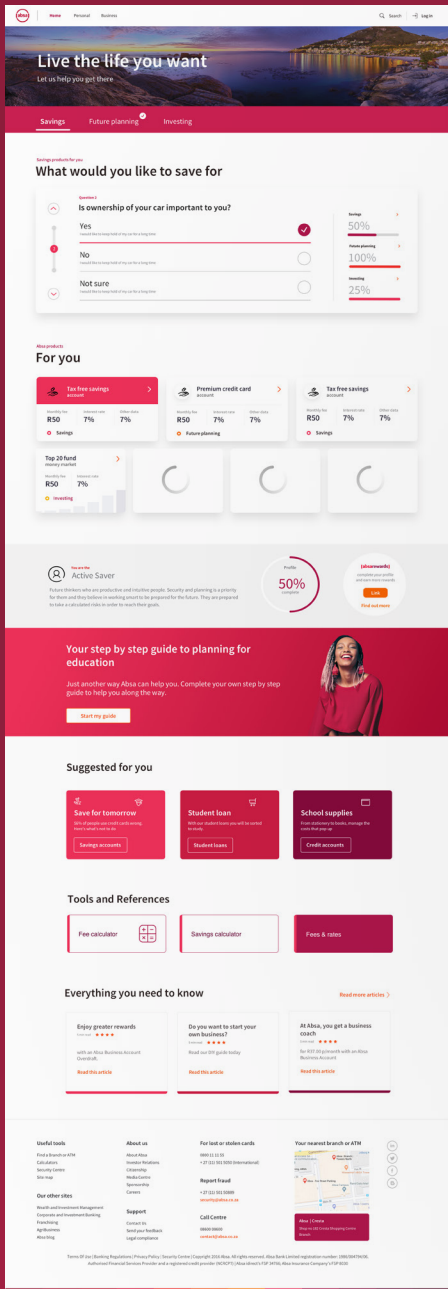

Targeted offerings