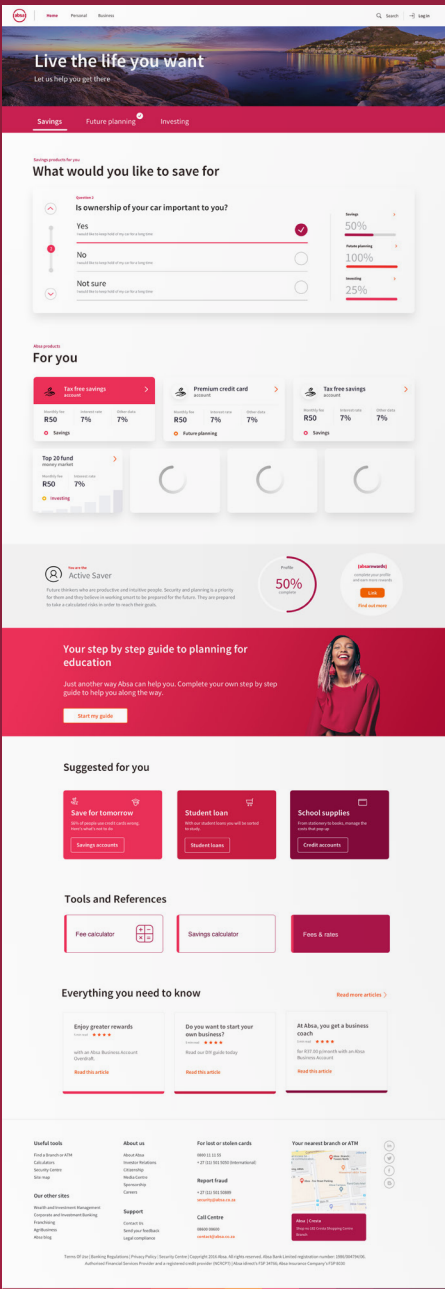

Decision tree help tool