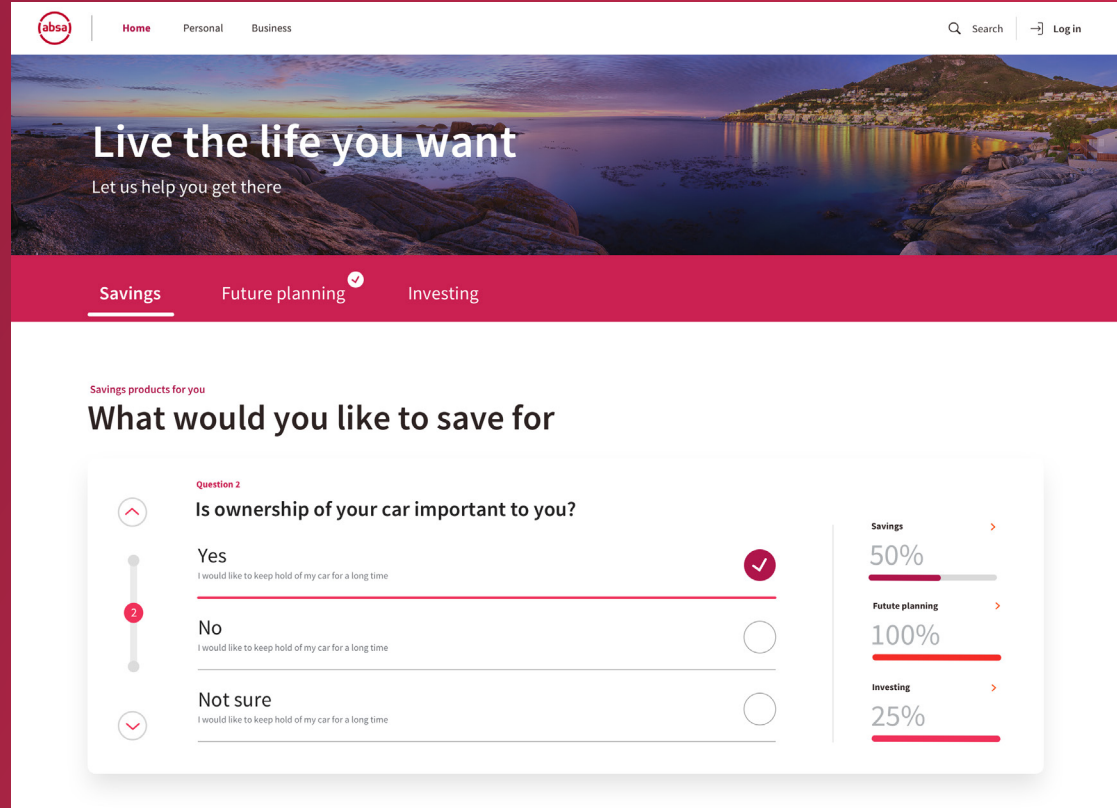

Needs based journey page

Paid search or organic search thread

Decision tree help tool

- Human element
- Targeted content
- Data collection and profiling
- Adobe target integration
- Matrix of touch points

Suggested for you

Tools and References

[Fee calculator](#)

[Savings calculator](#)

[Fees & rates](#)

Everything you need to know

Useful tools